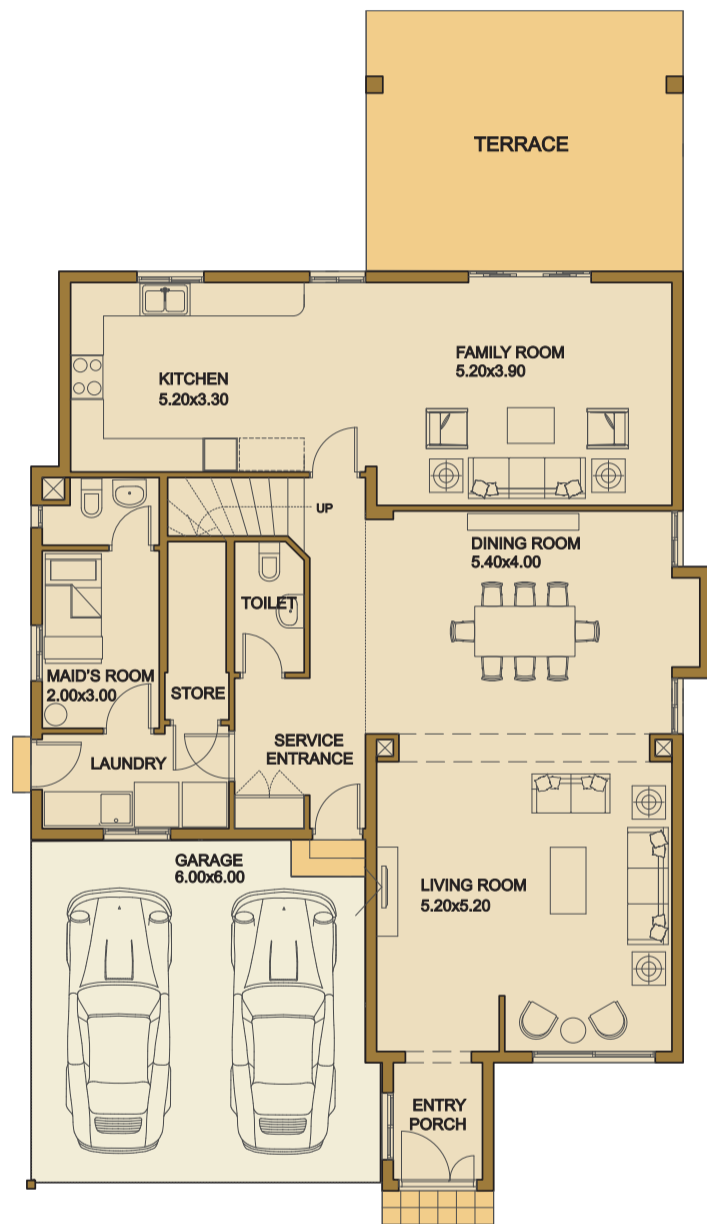

3 Bed Rooms

TYPE 1

3 Bedrooms
 Total Area 3,910 sq. ft.
 363 sq. m.

GROUND FLOOR

FIRST FLOOR

Deema

Disclaimer:

1. All room dimensions are in metric and measured to structural elements and exclude wall finishes and construction tolerances.
2. All dimensions have been provided by our consultant architects.
3. All materials, dimensions, drawings features and amenities are approximate at the time of printing.
4. Actual area may vary from stated area. Drawings not to scale E&EO.
5. The developer reserves the right to make revisions to the floor plans and any features and amenities mentioned in this brochure without notice.